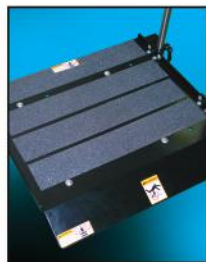

Spacious 25" x 26" Platform